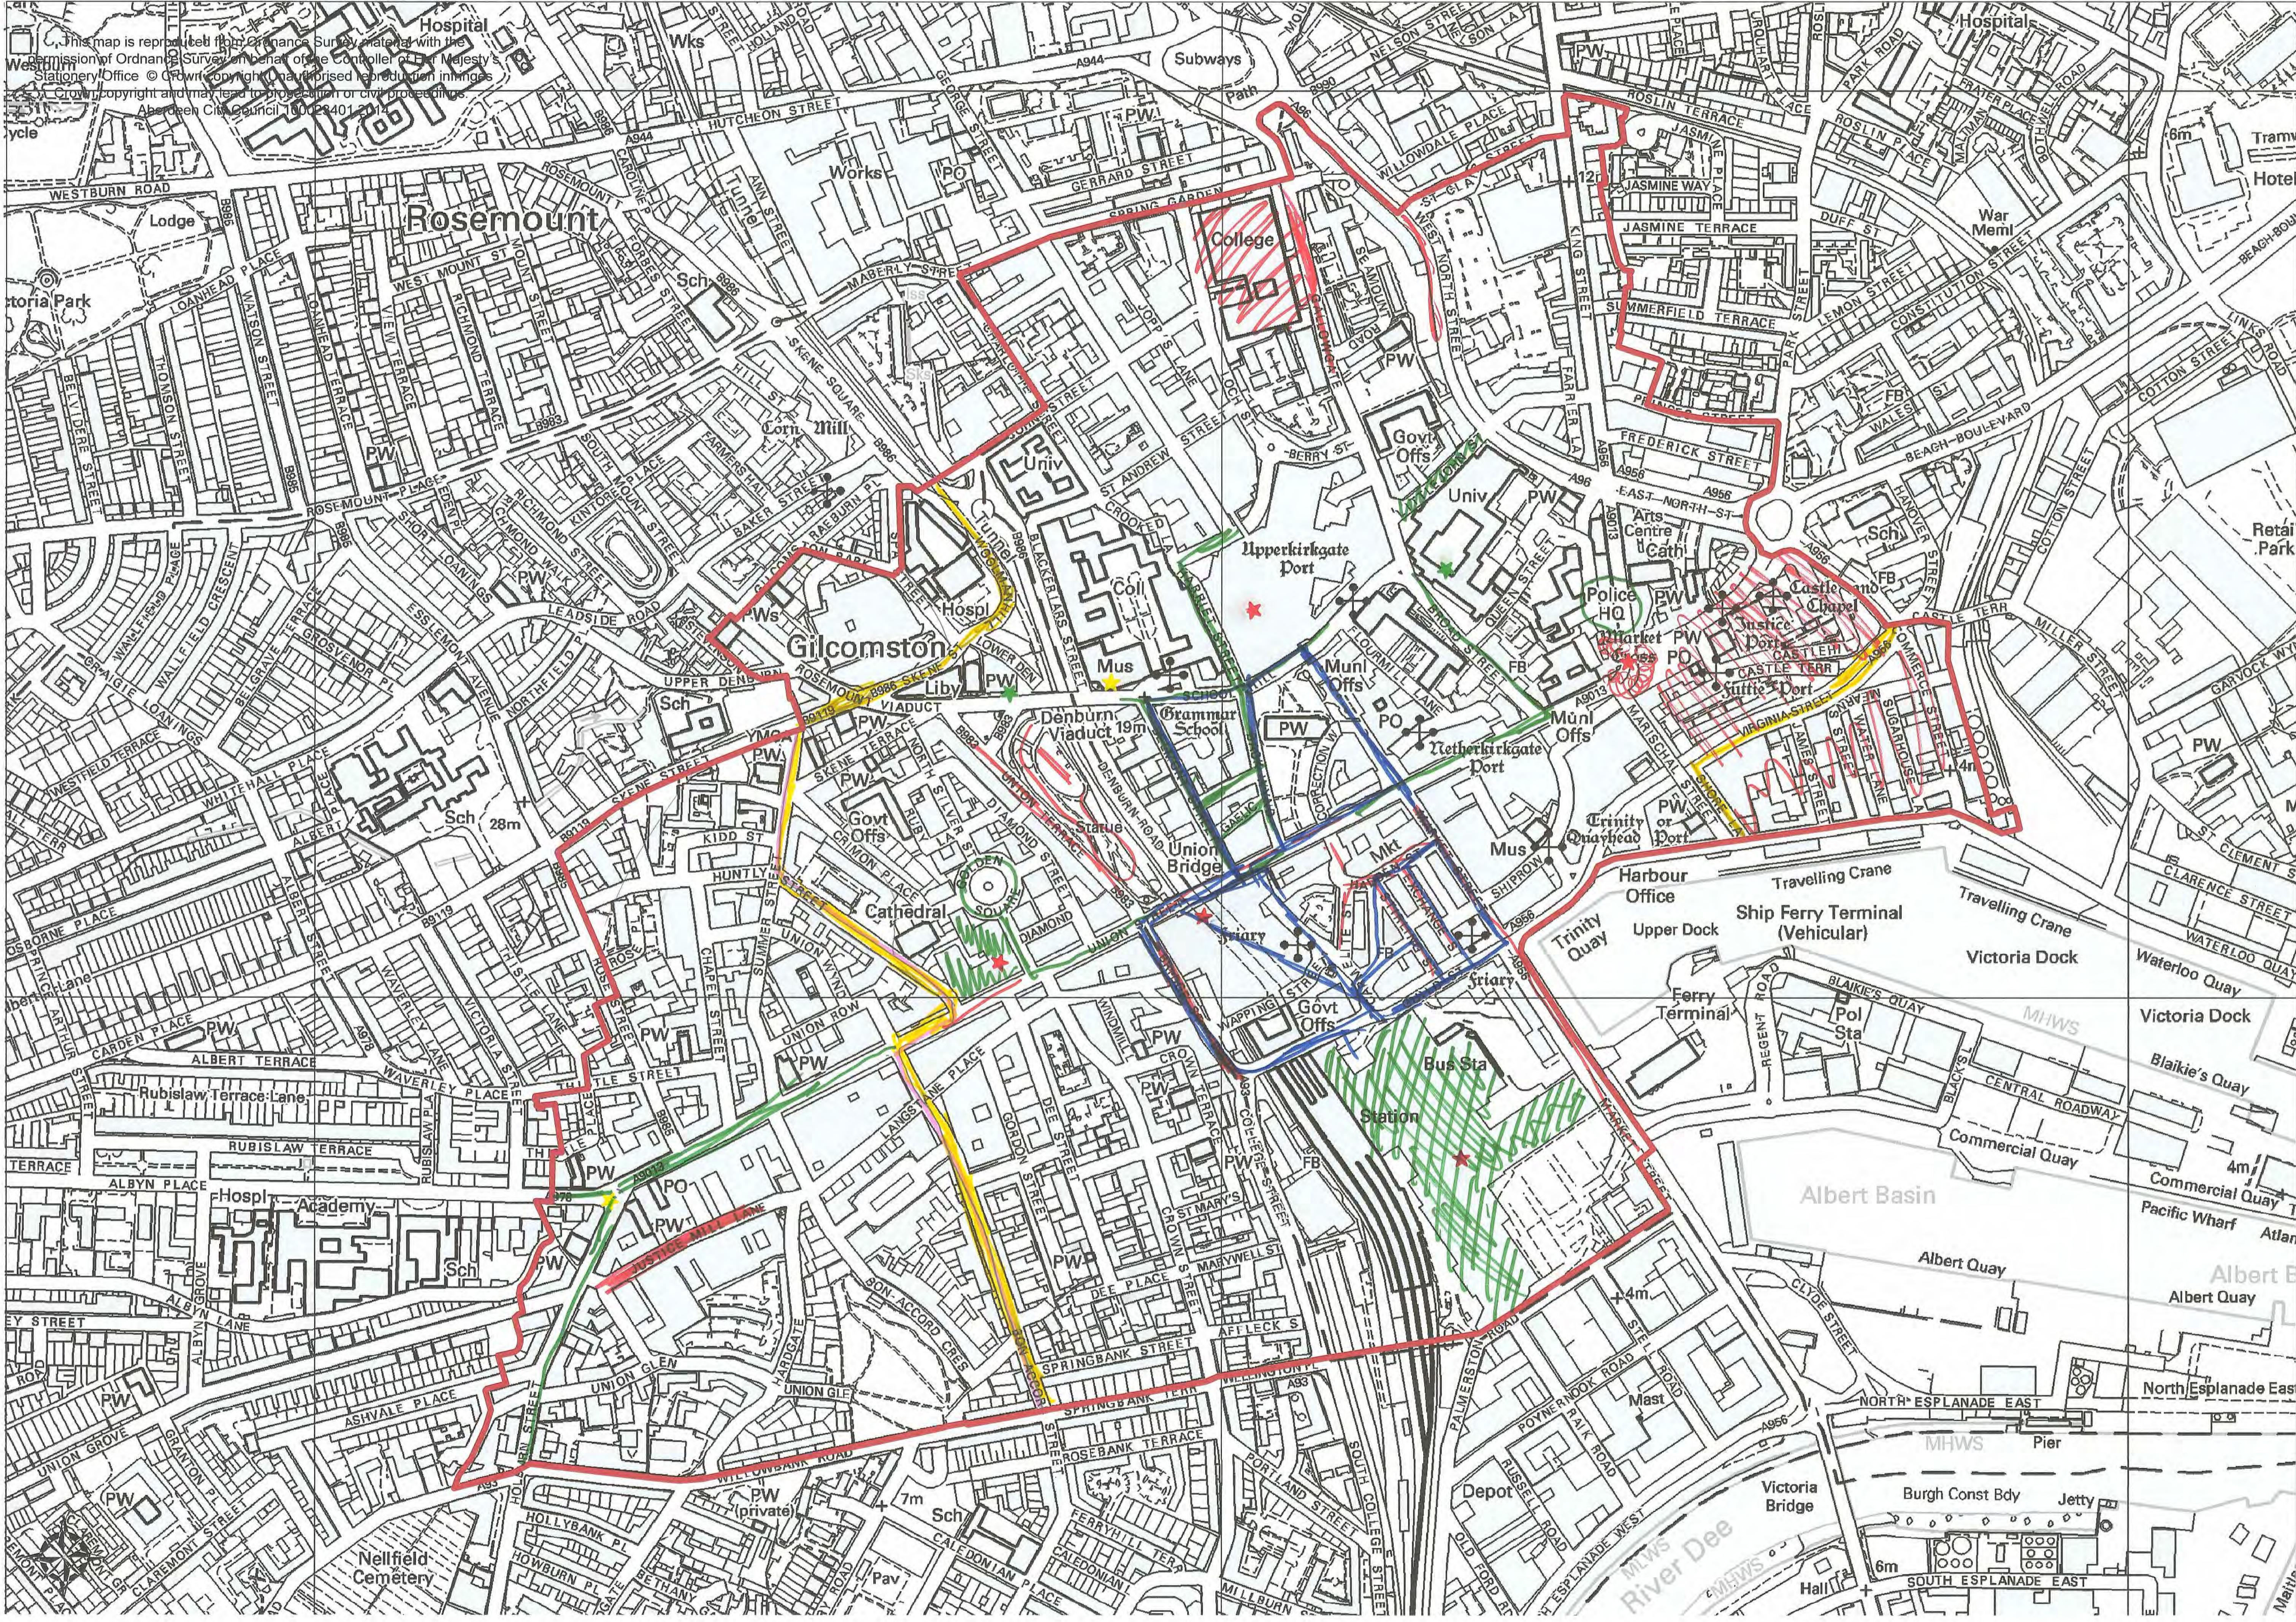

This map is reproduced from Ordnance Survey material with the permission of Ordnance Survey on behalf of the Controller of Her Majesty's Stationery Office © Crown Copyright. Unauthorised reproduction in any form is prohibited. Aberdeen City Council 10024012014

Group 1

City Centre boundaries

out of town on door step.

Union Square
Union Street

NMT
Bon Accord

Trinity
Bus station

Train station
Music Hall

Big Shops

High street shops
Wide restaurant variety

Leisure centres

Shopping centres

Marshall College

Hospitals

Chemists
airports

Small shops

SMALL SHOPS