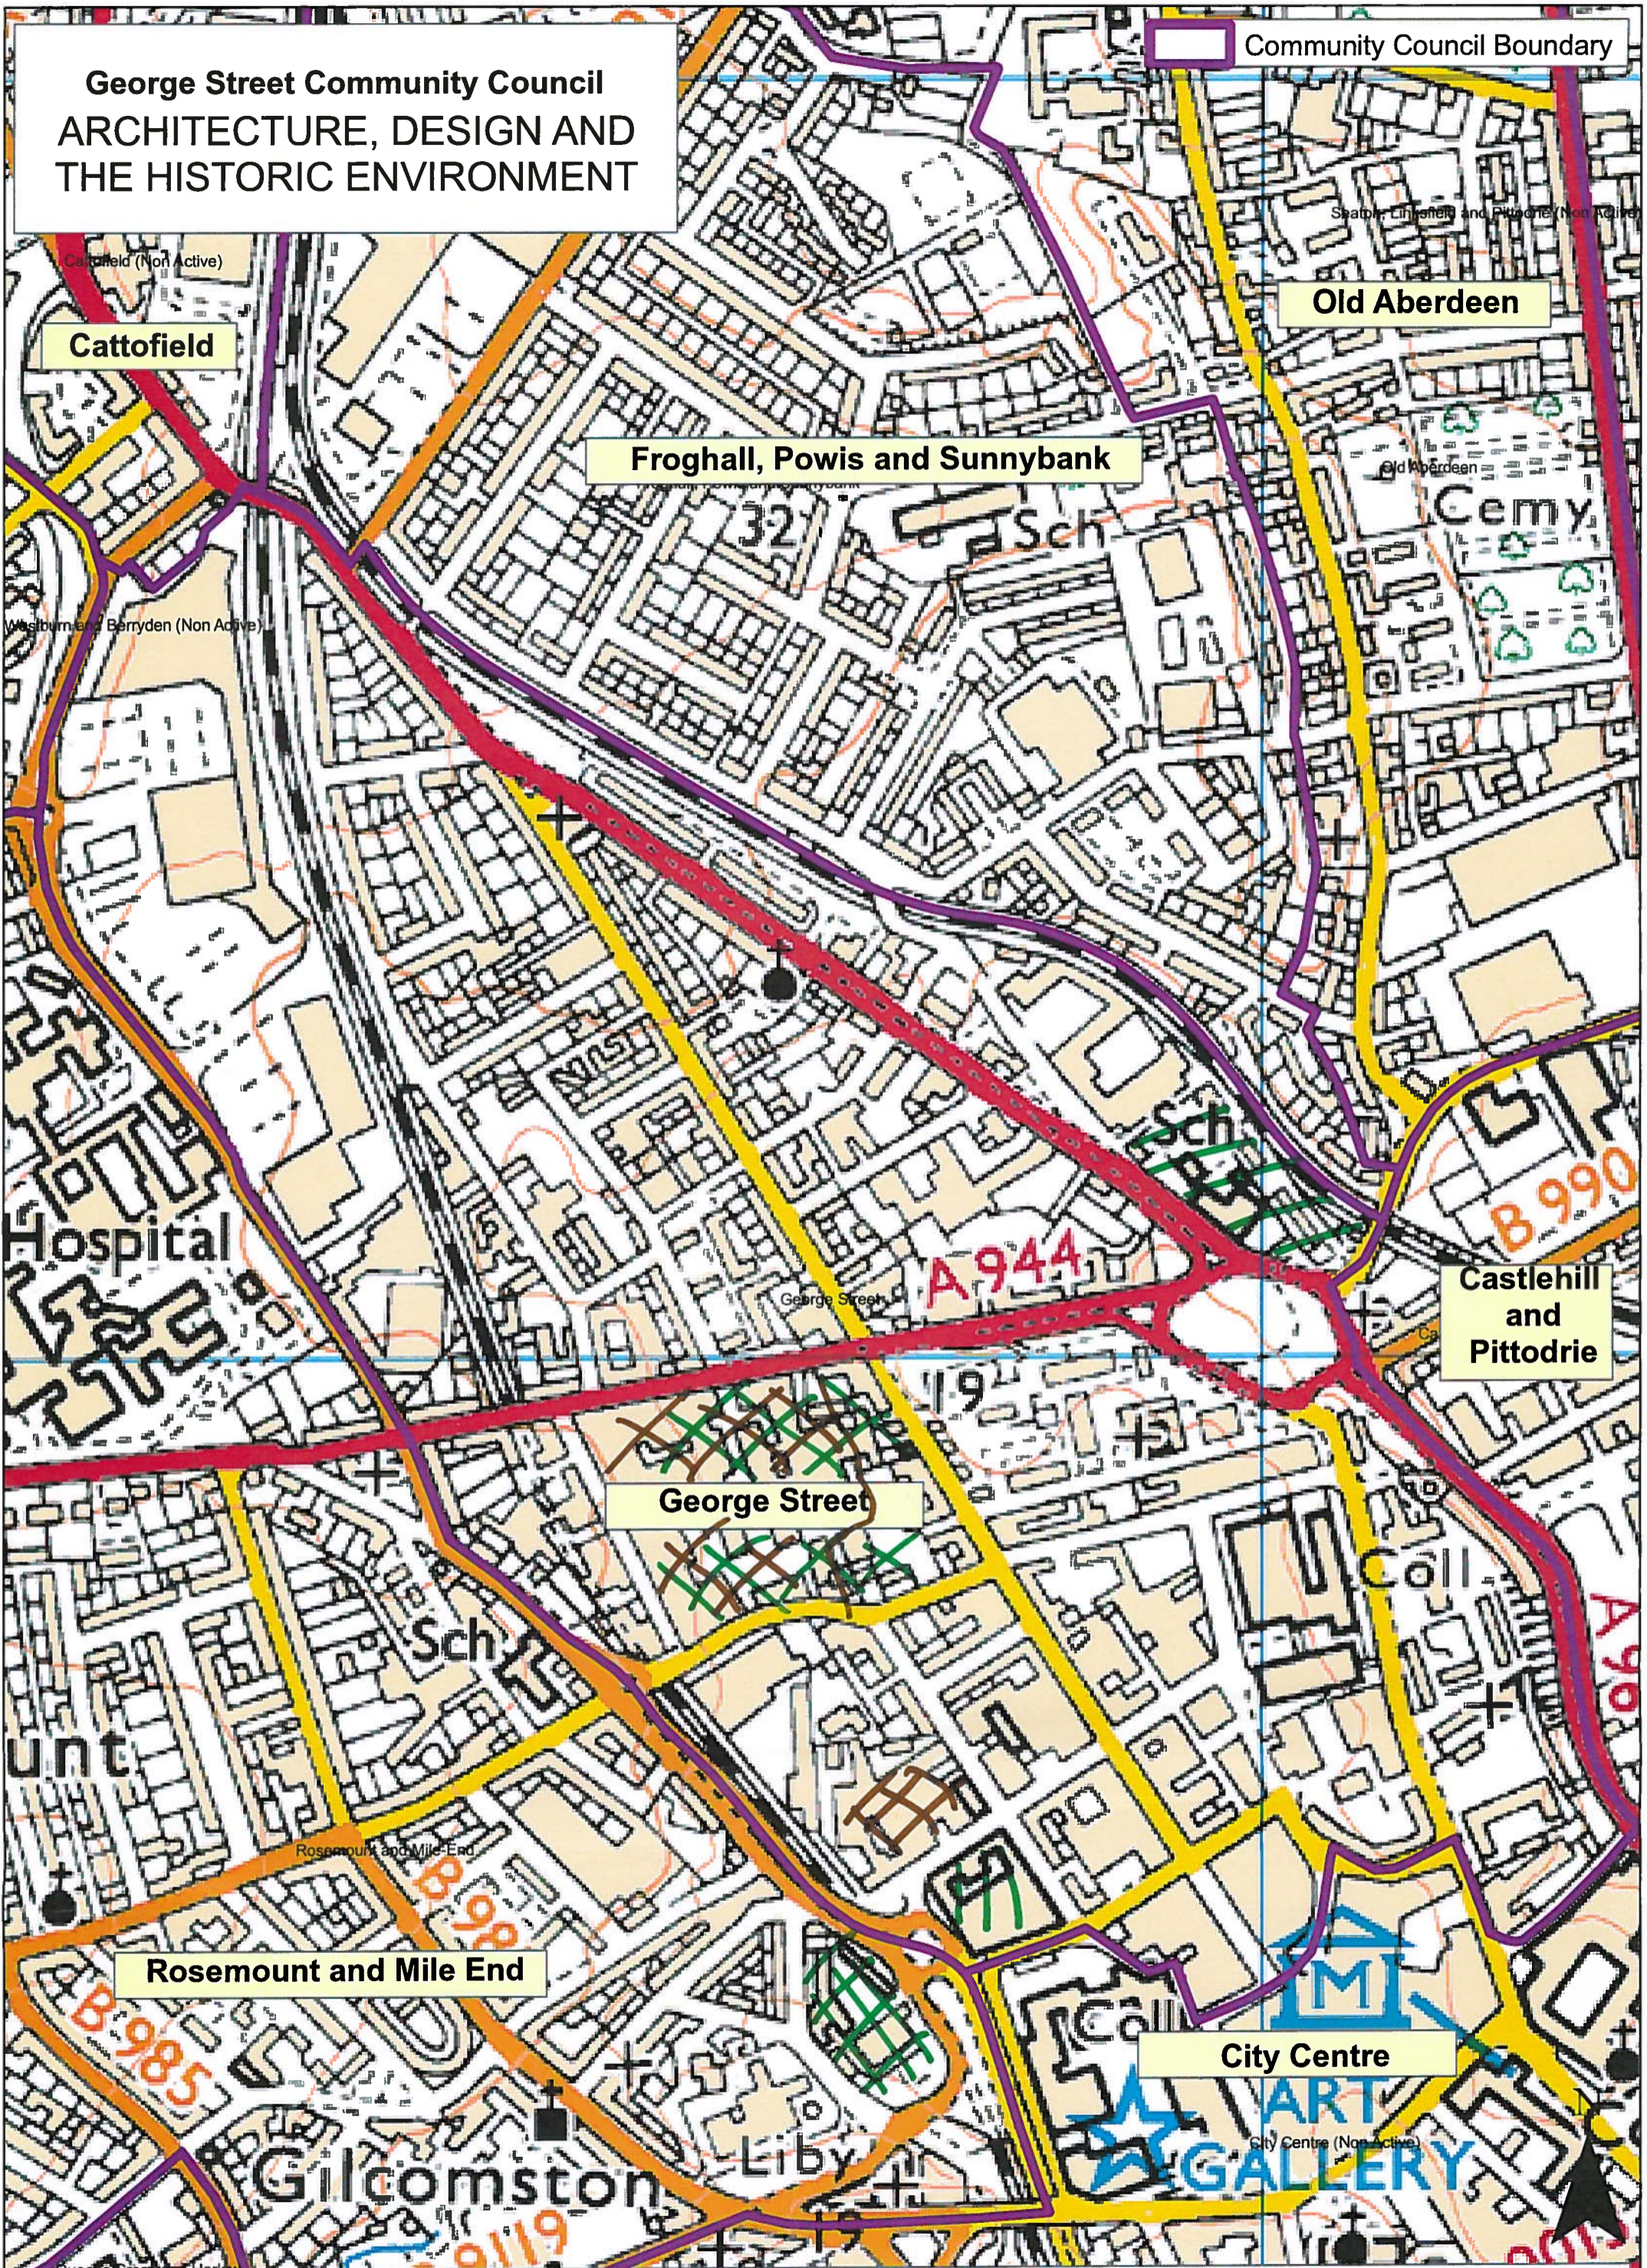

**George Street Community Council
ARCHITECTURE, DESIGN AND
THE HISTORIC ENVIRONMENT**

Community Council Boundary

Cattofield

Old Aberdeen

Froghall, Powis and Sunnybank

Cemy

Hospital

A 944

Castlehill and Pittodrie

George Street

Rosemount and Mile End

City Centre

Gilcomston

ART GALLERY