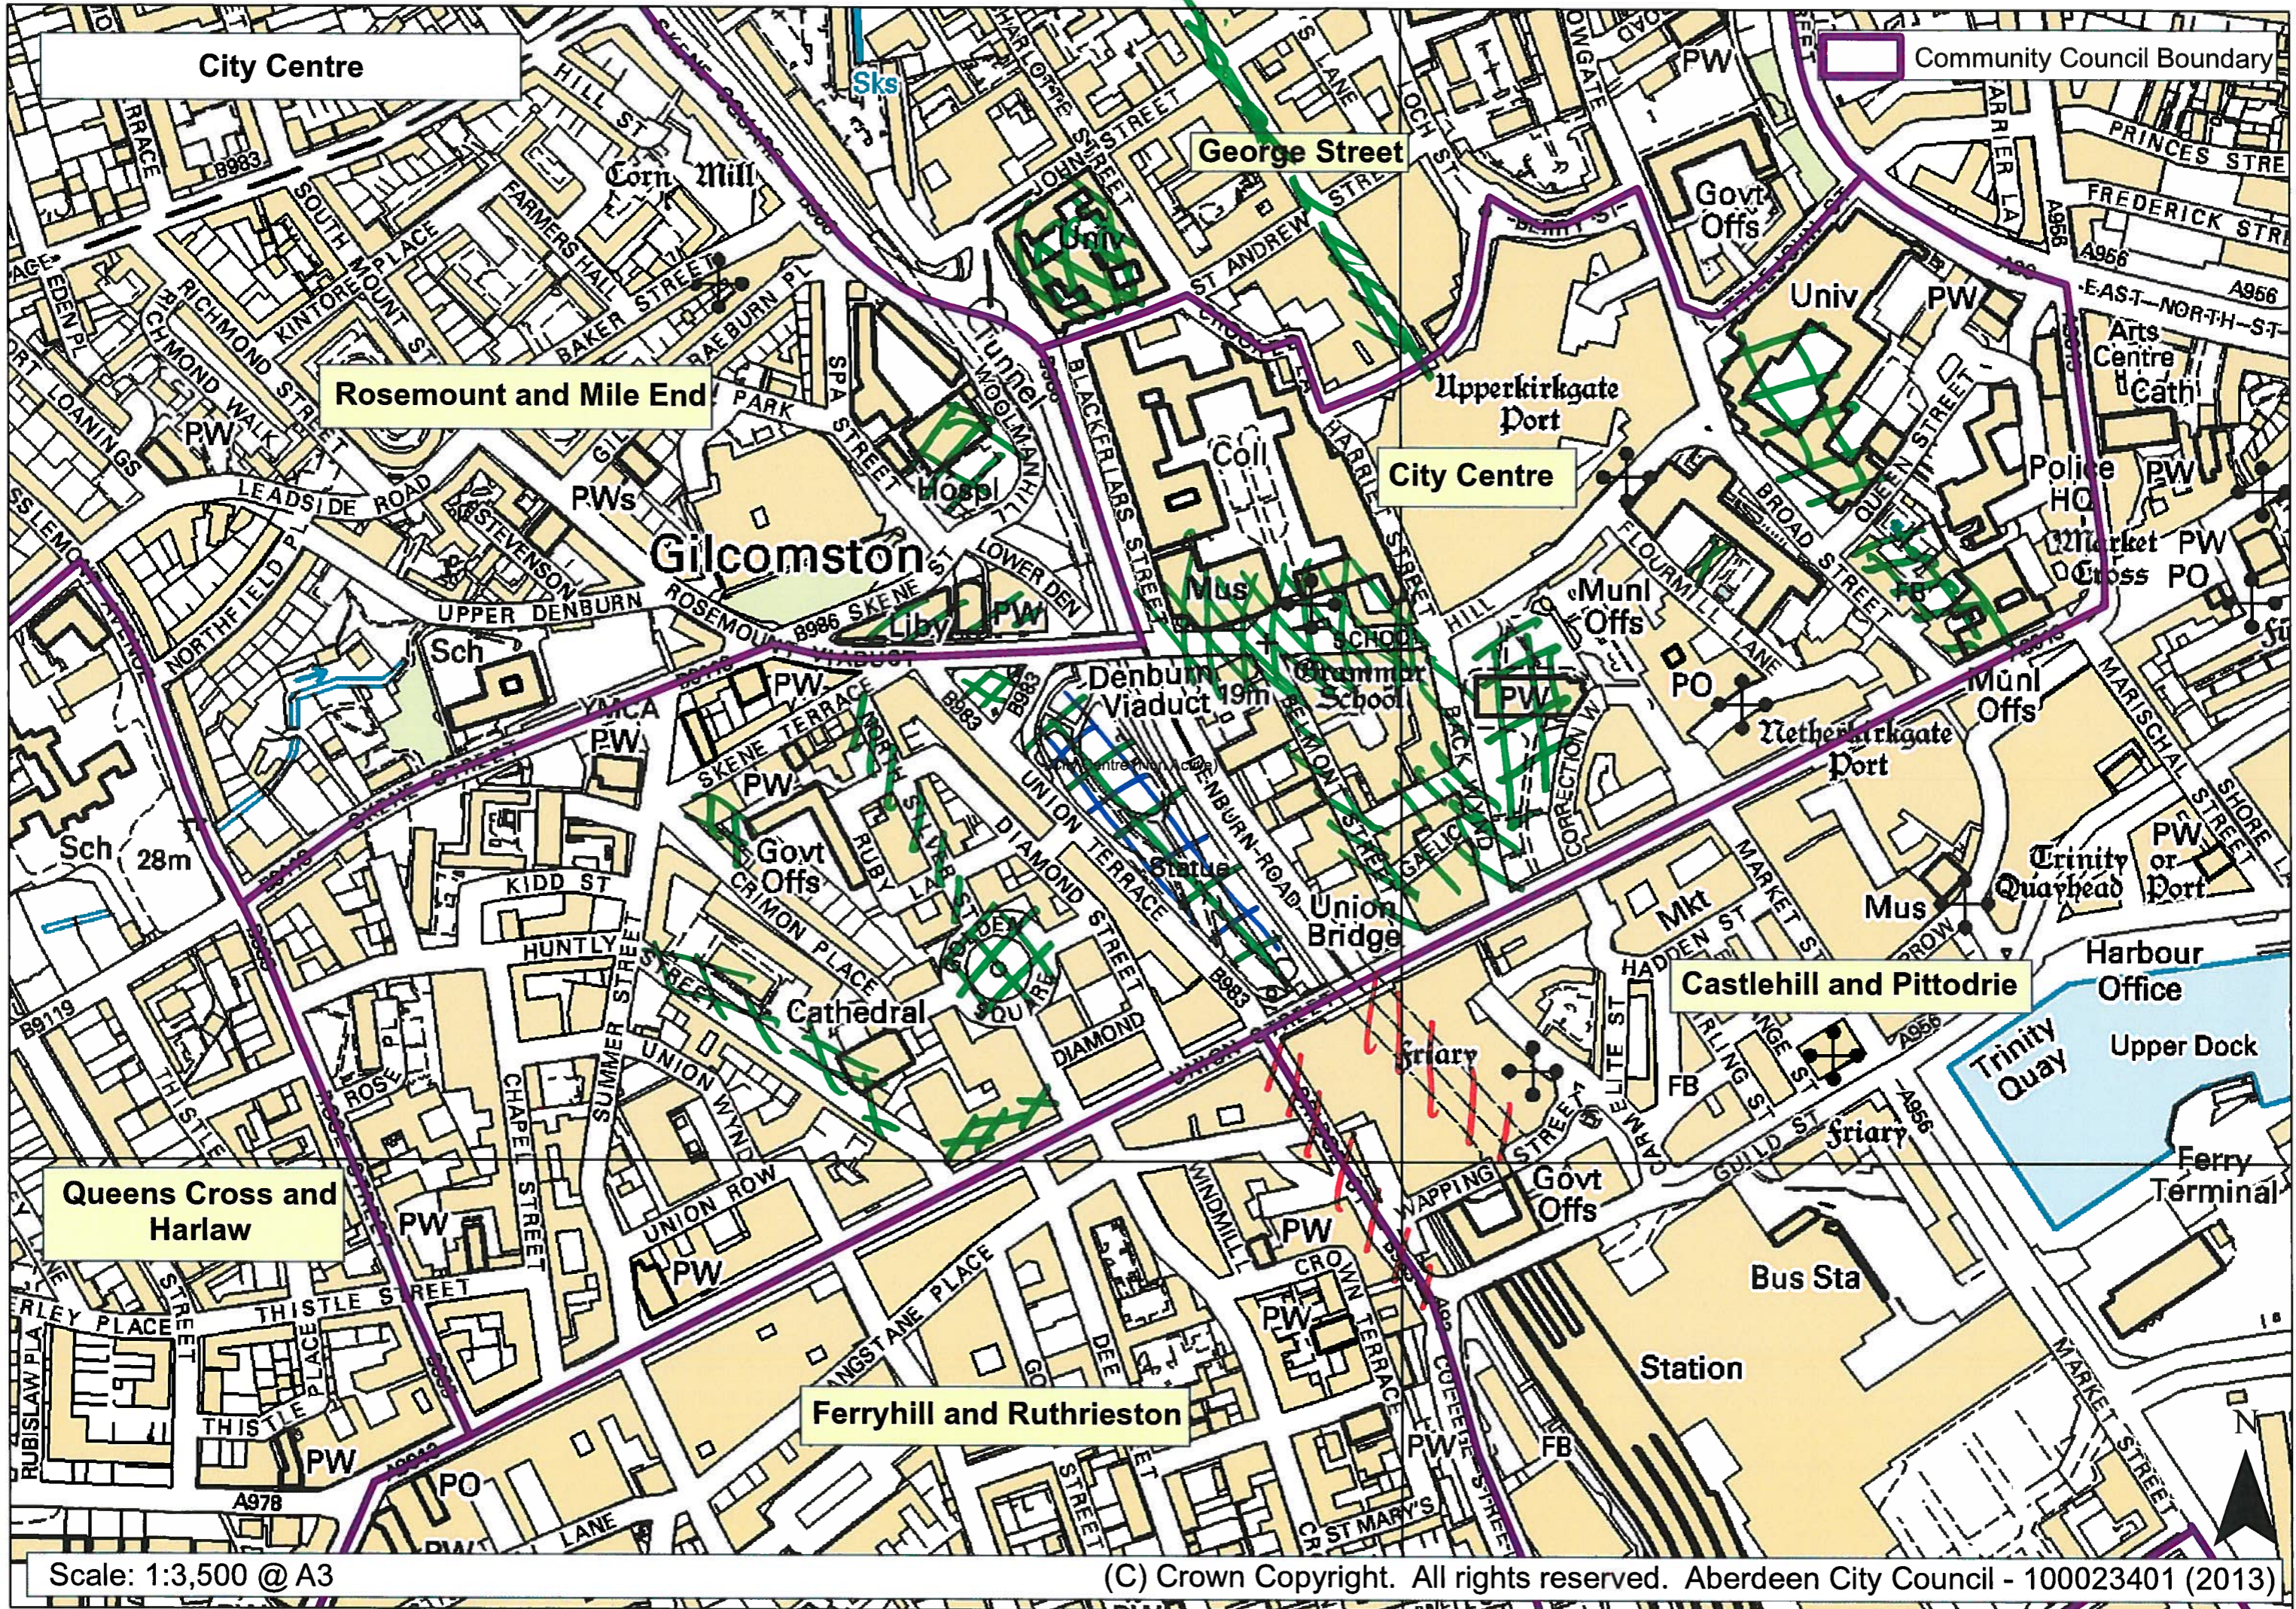

Scale: 1:3,500 @ A3

(C) Crown Copyright. All rights reserved. Aberdeen City Council - 100023401 (2013)