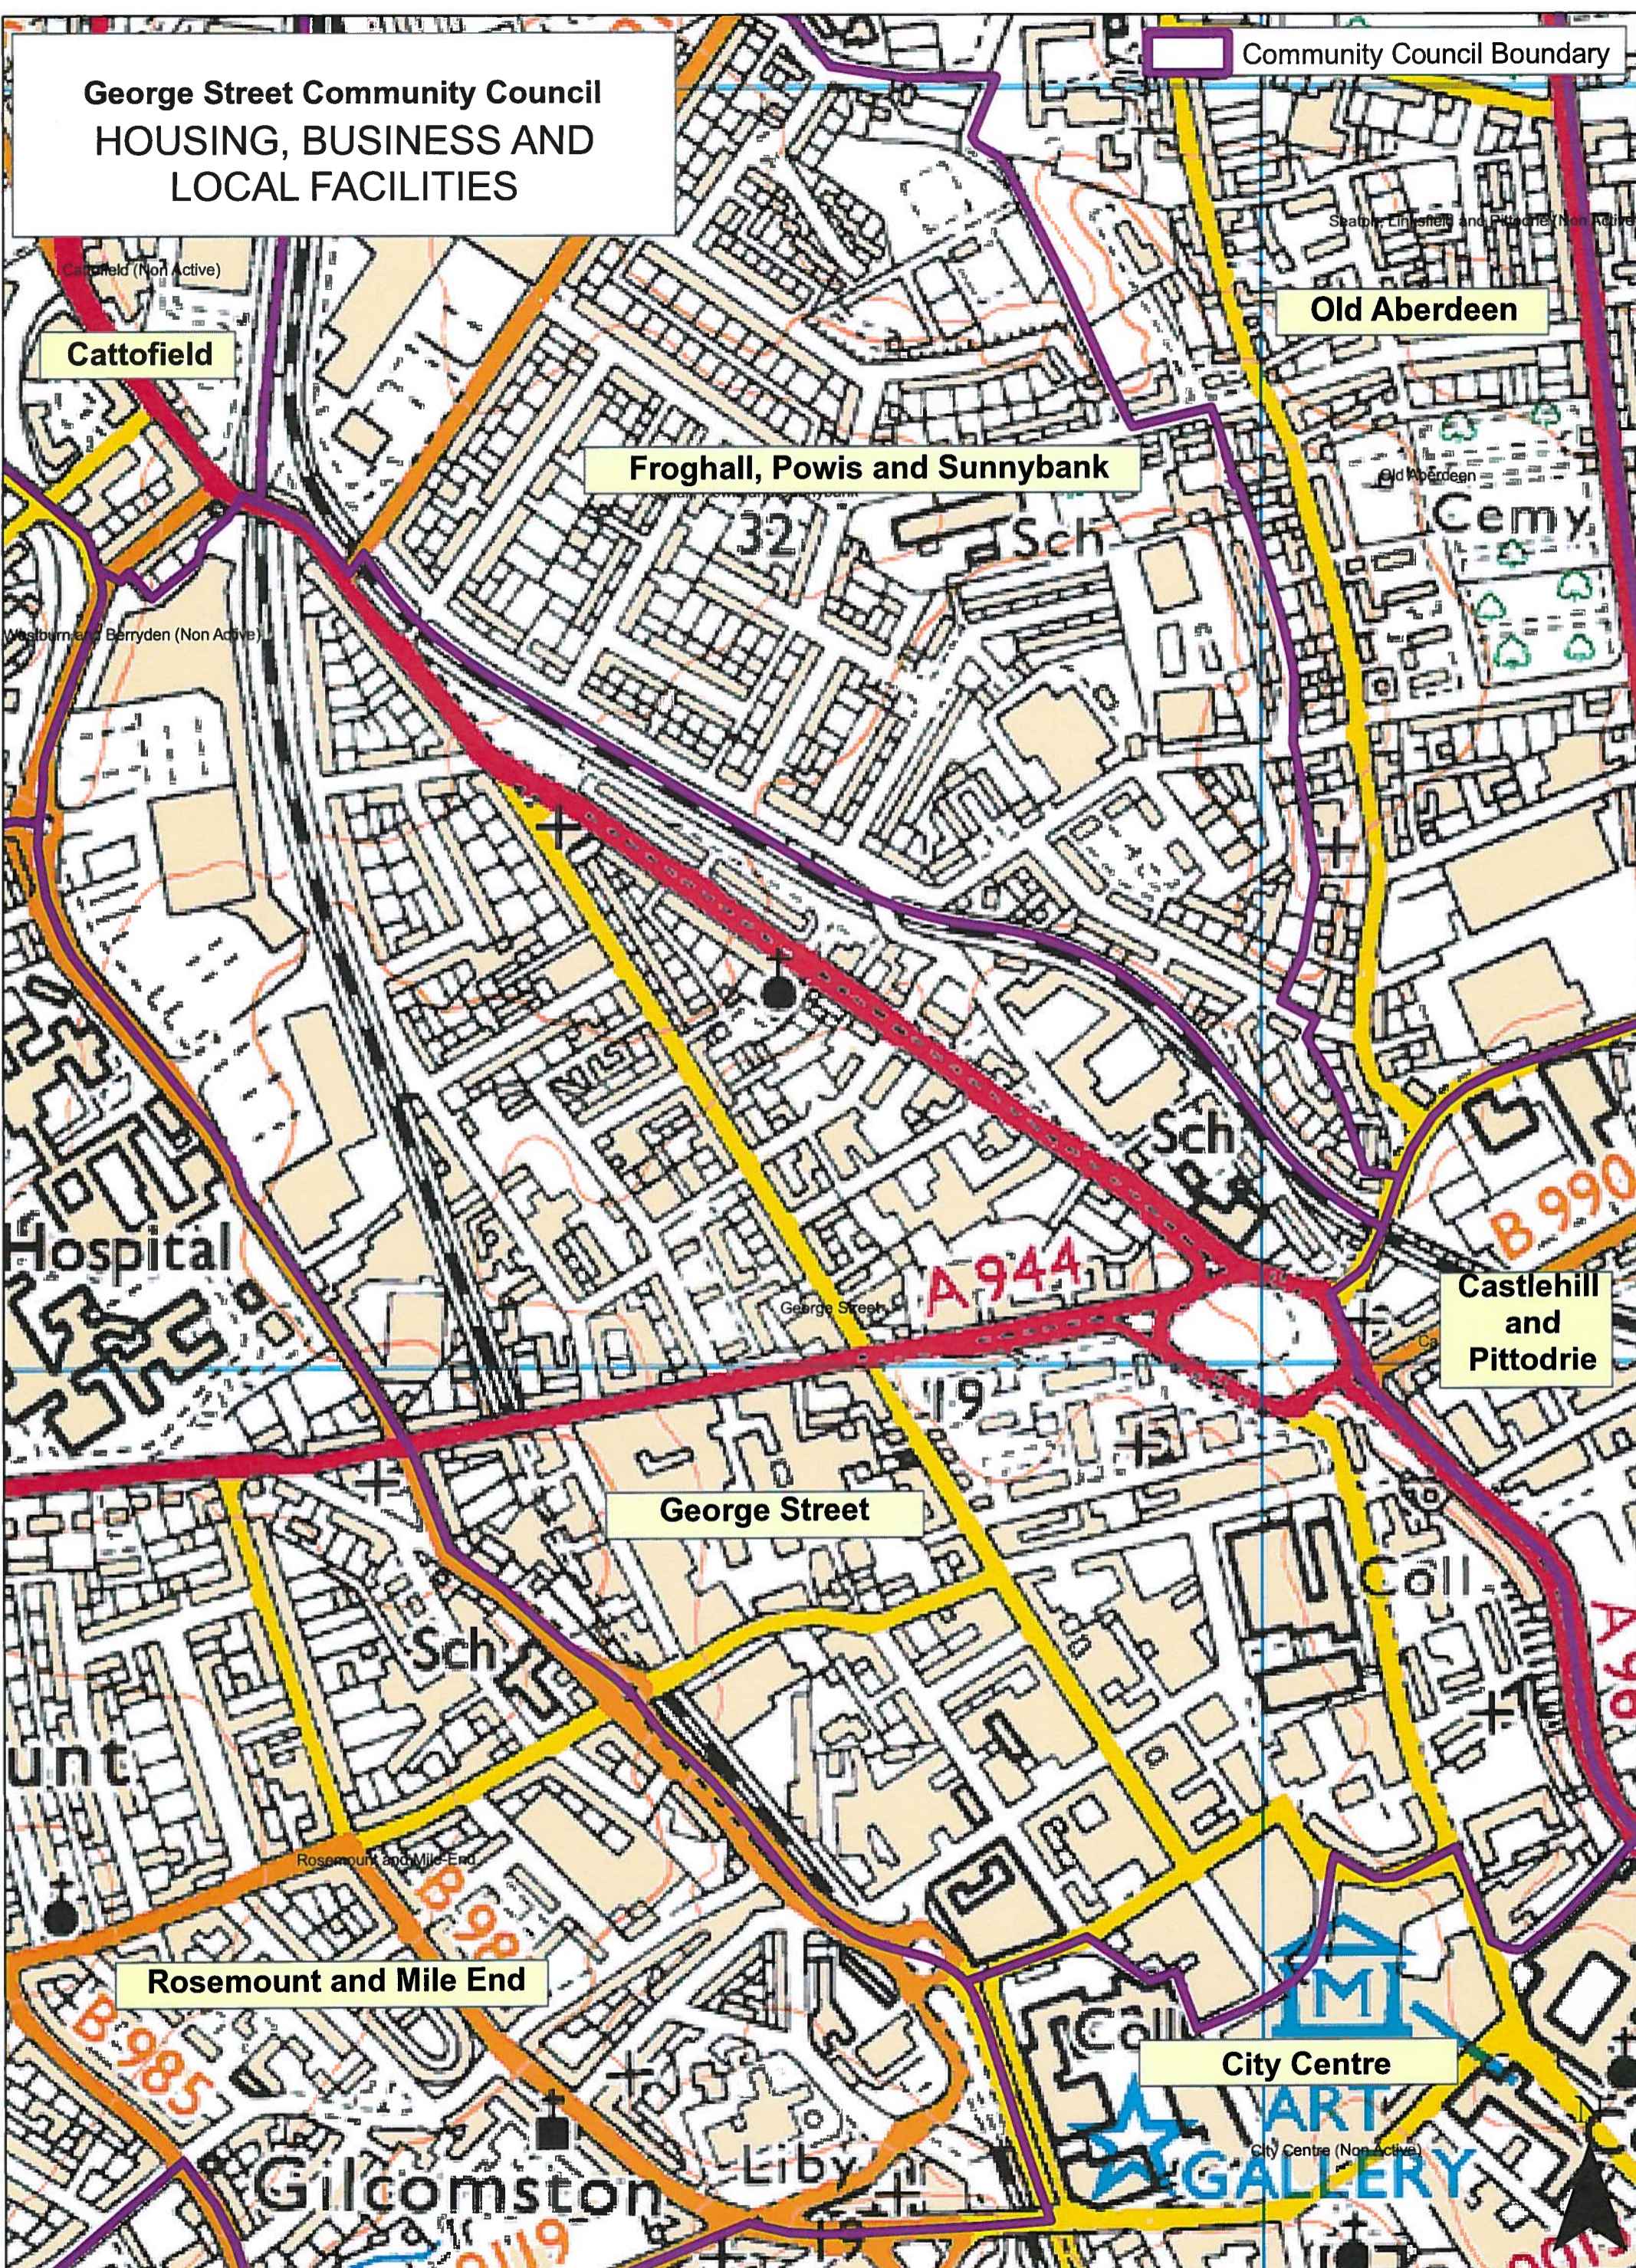

George Street Community Council
HOUSING, BUSINESS AND
LOCAL FACILITIES

Community Council Boundary