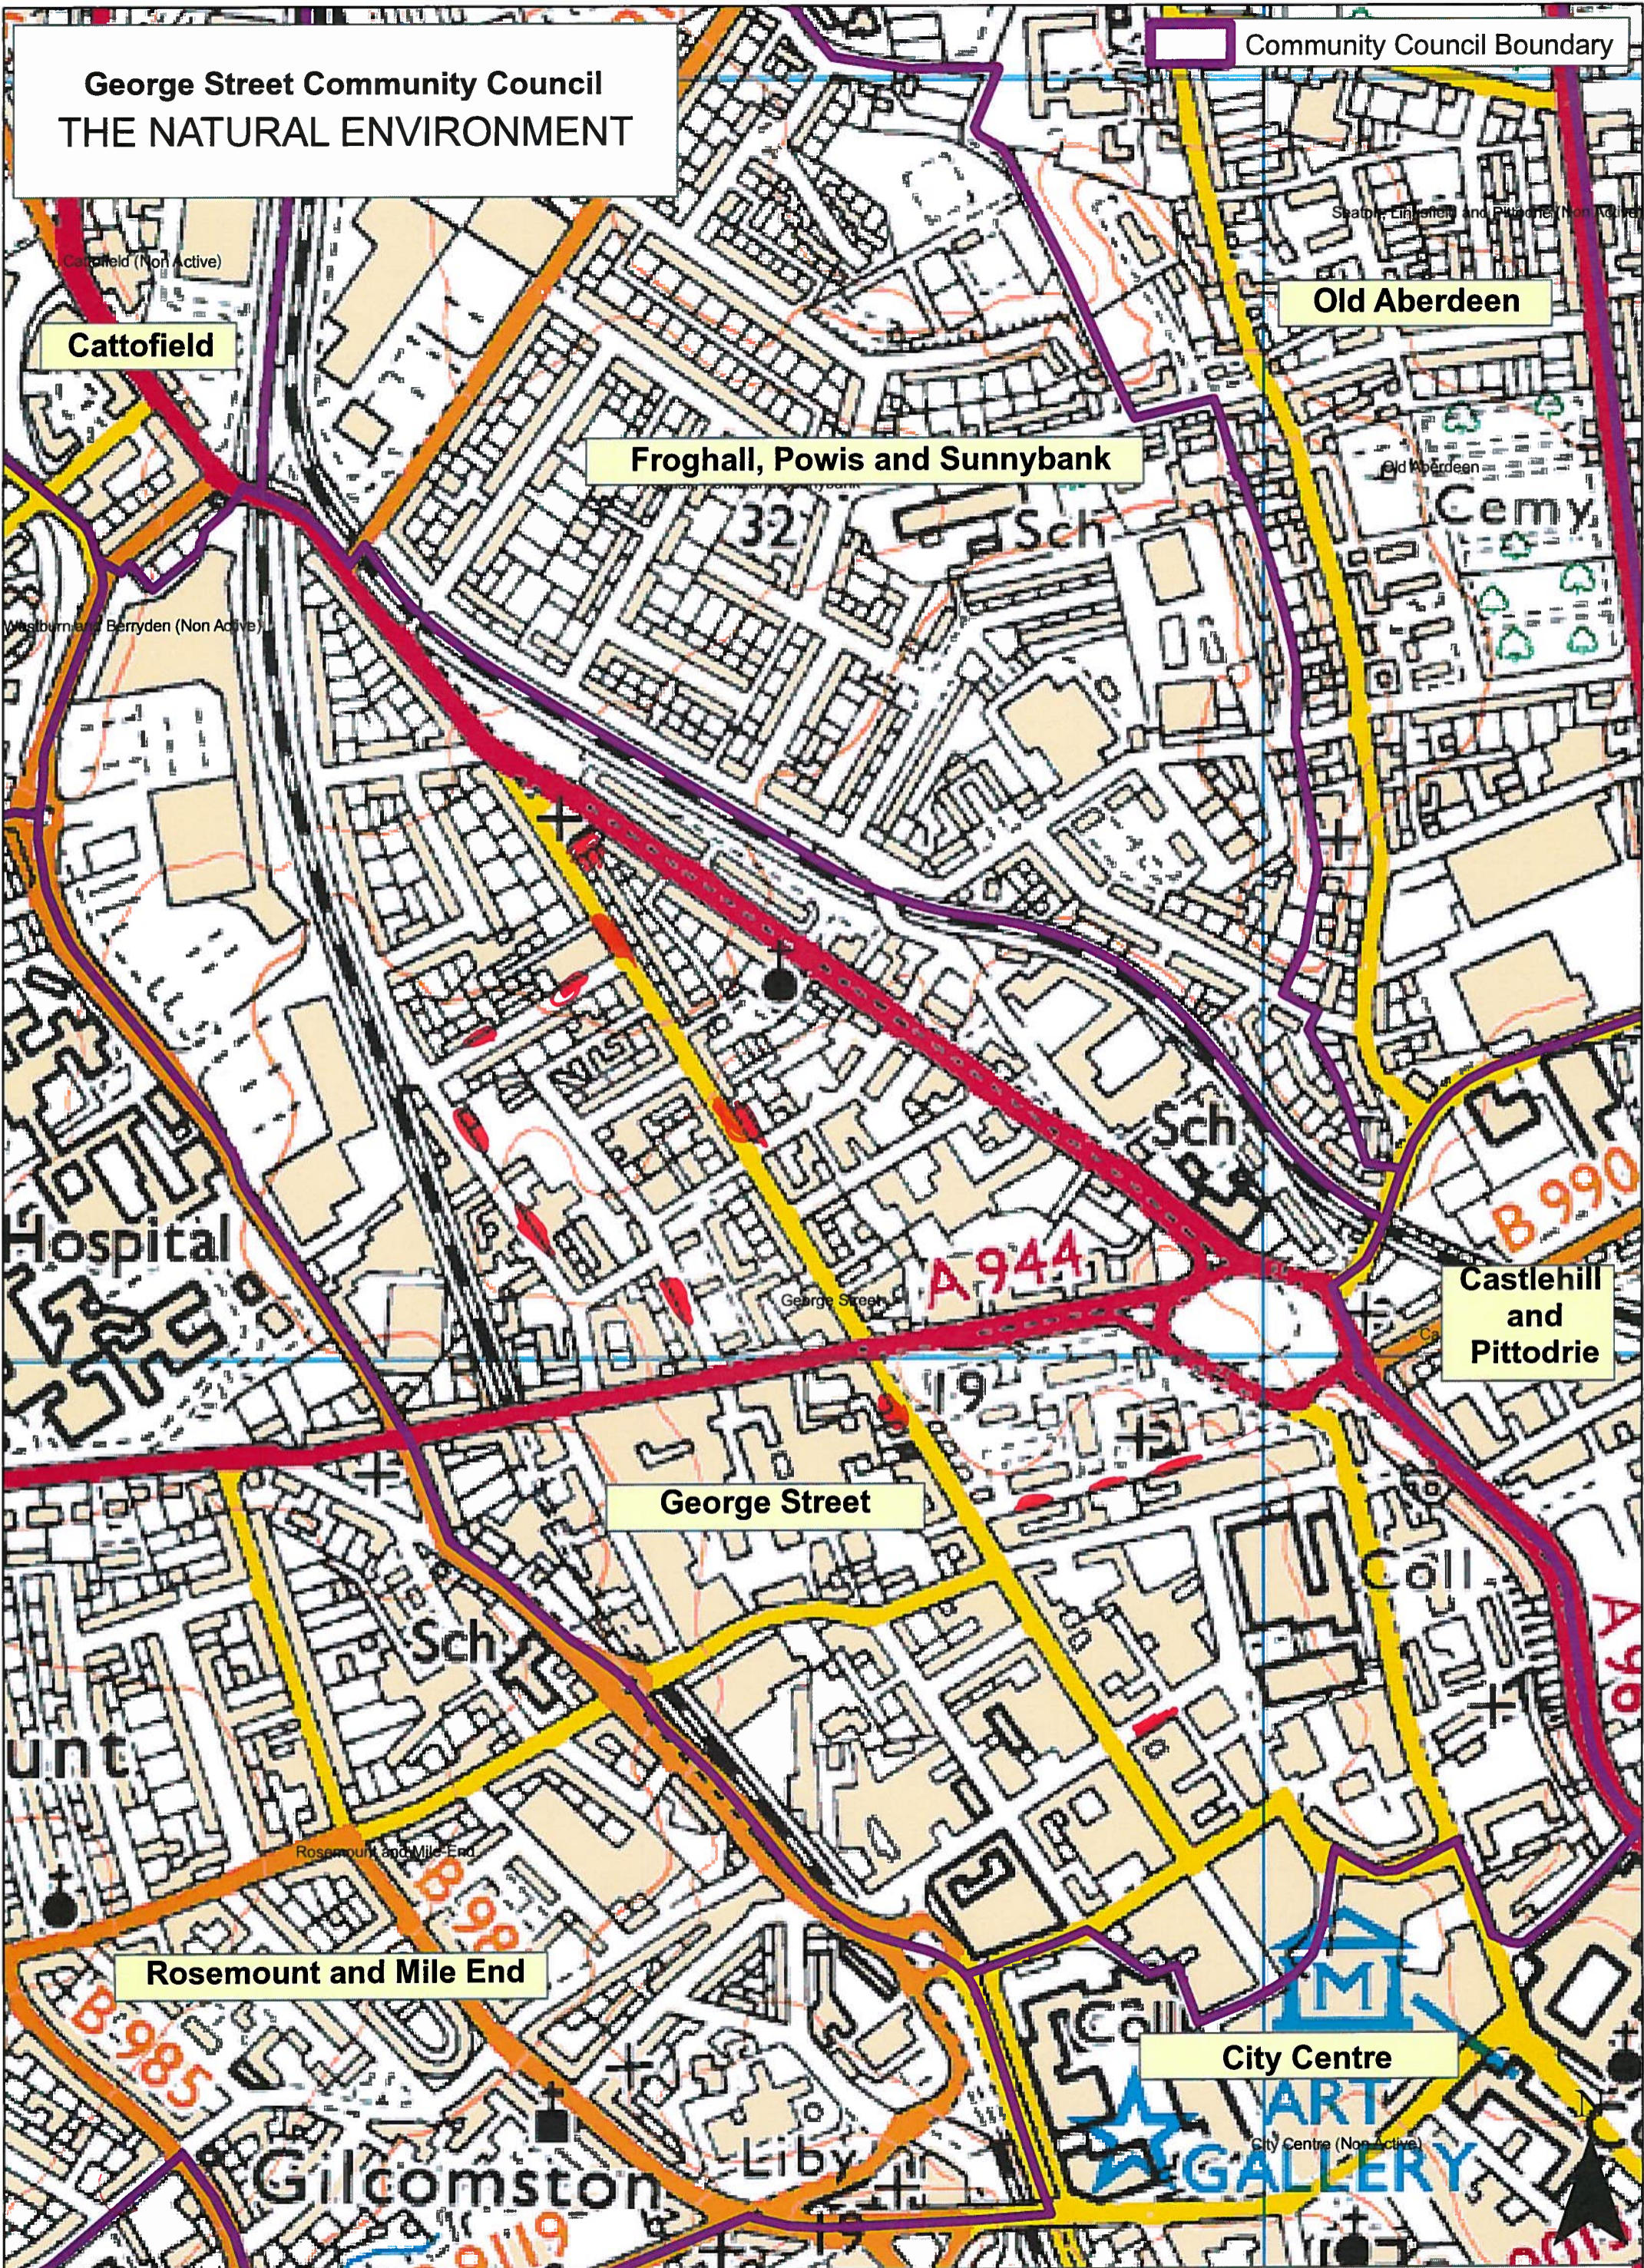

# George Street Community Council TRANSPORT AND ACCESSIBILITY

Community Council Boundary

**George Street Community Council**  
**THE NATURAL ENVIRONMENT**

Community Council Boundary

Cattofield

Old Aberdeen

## George Street : Dislikes

Rubbish on street

Rubbish on street 2

Rubbish on street 3