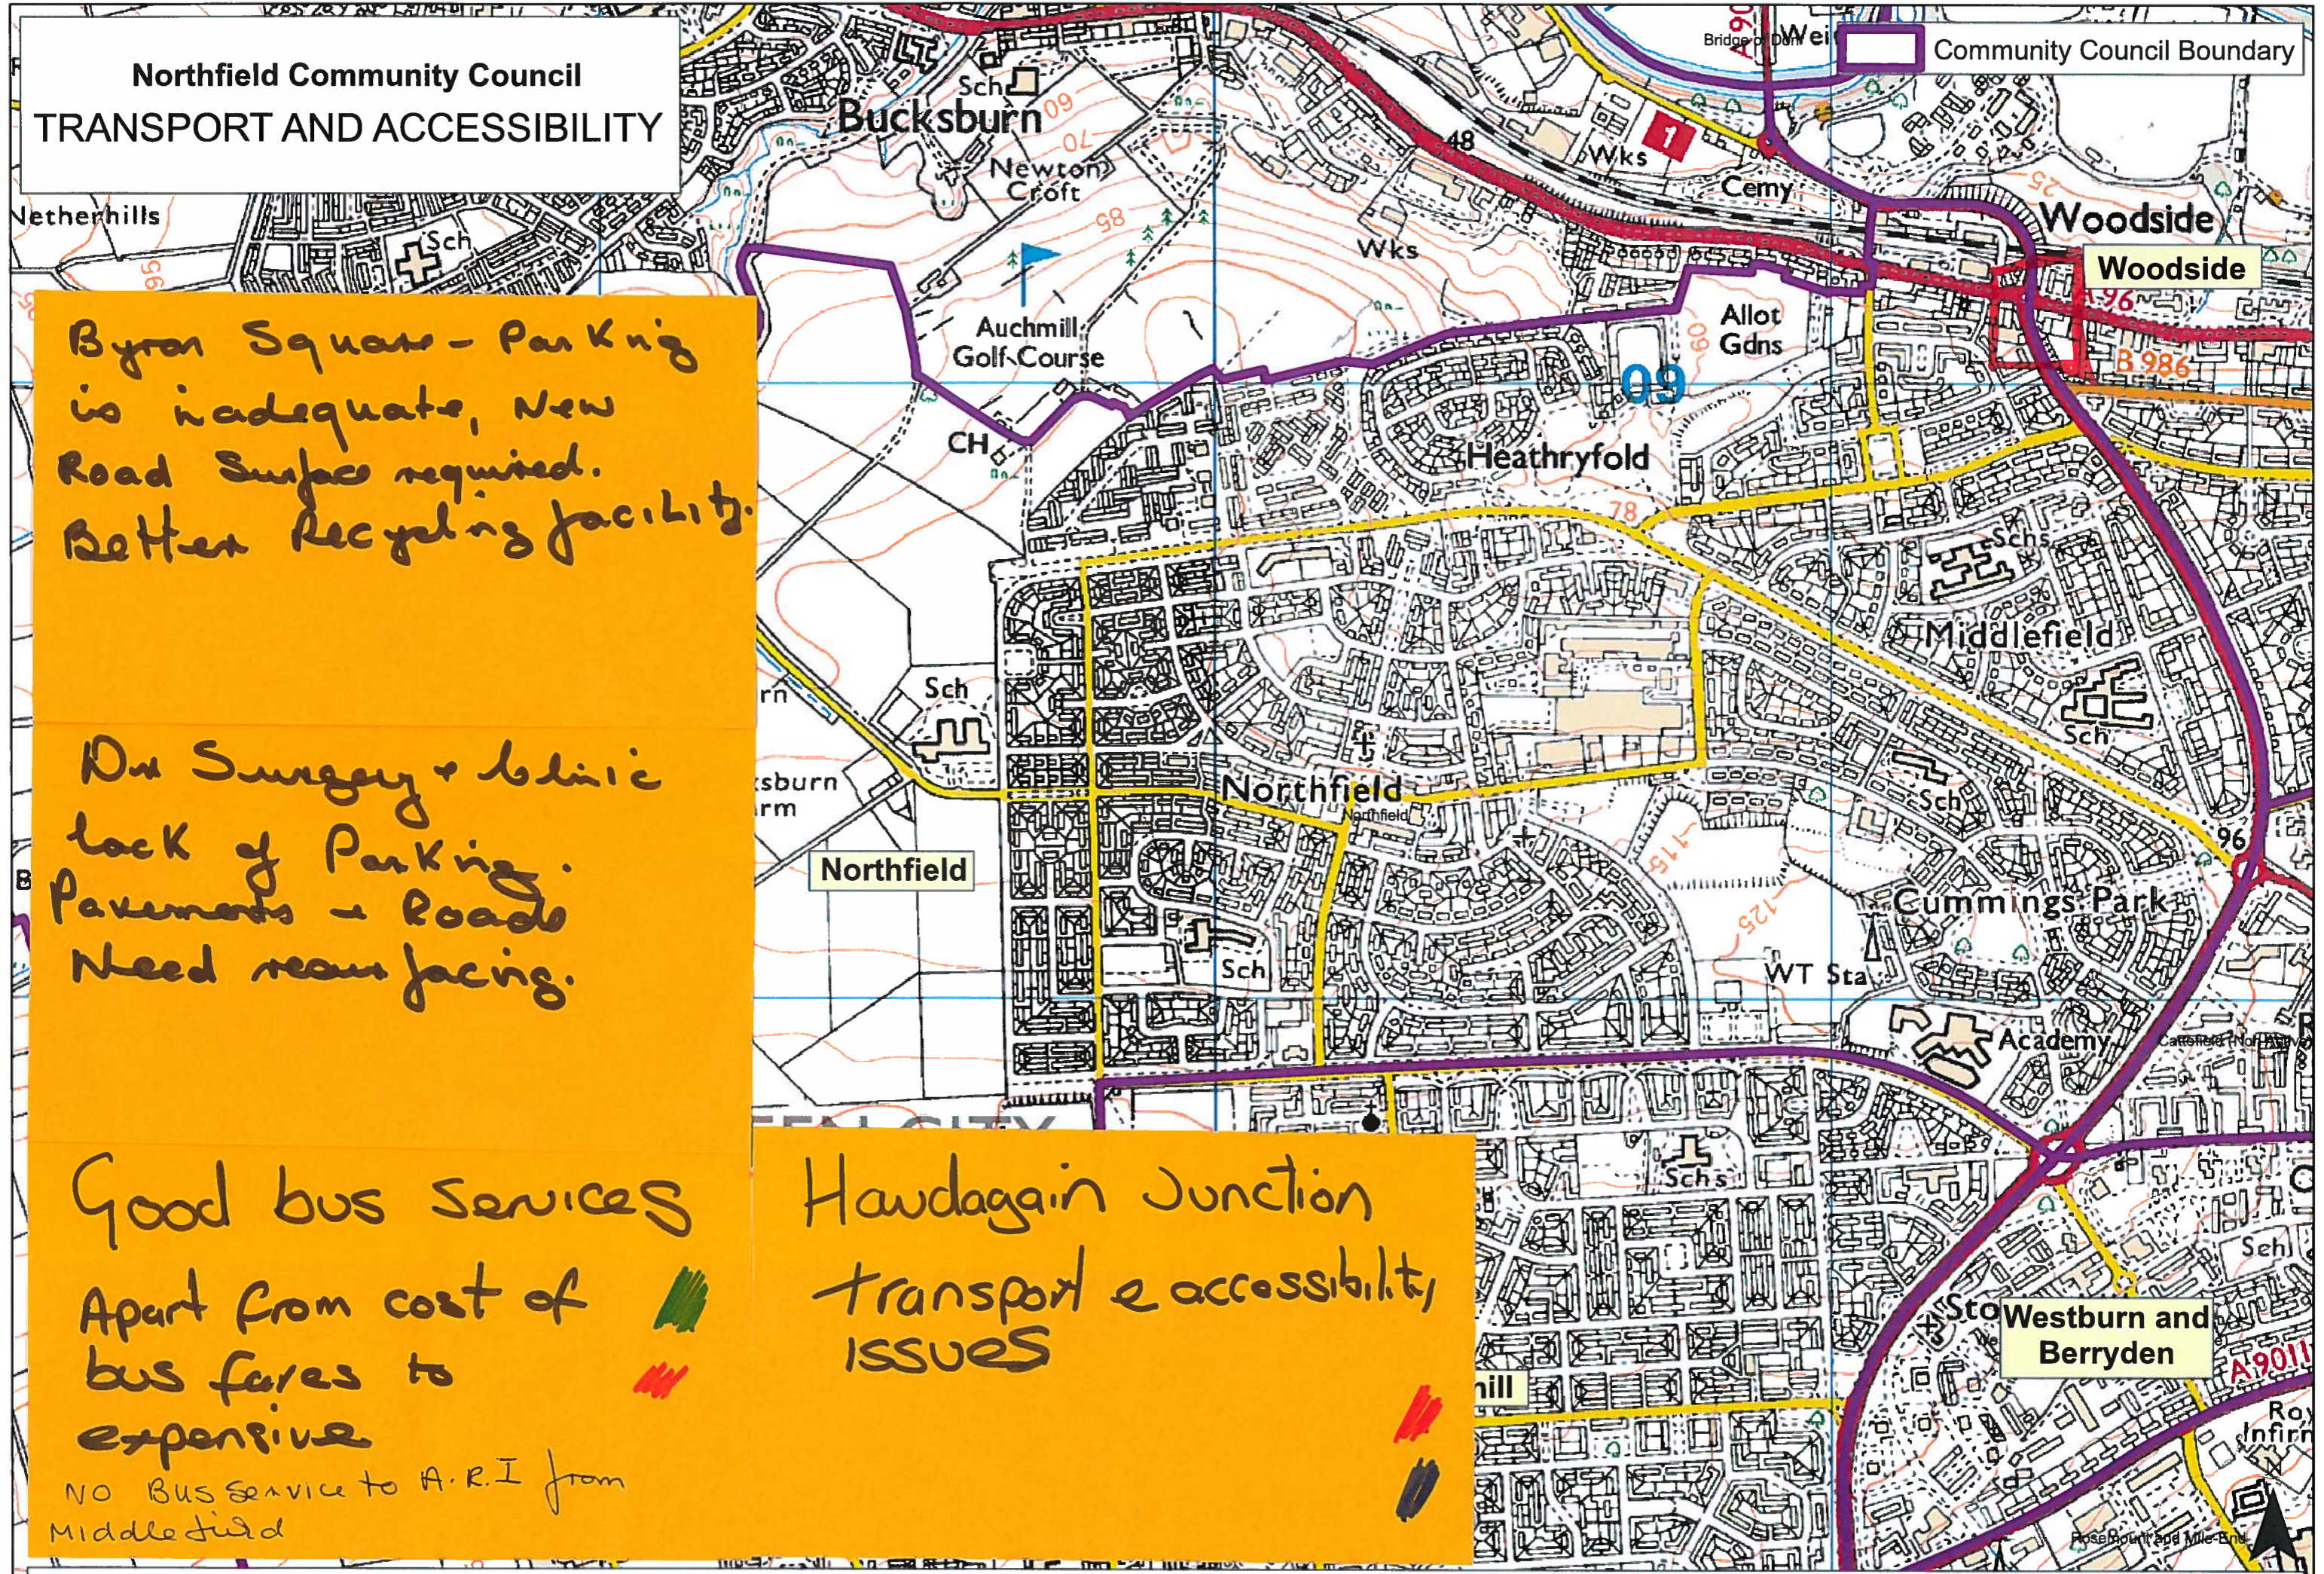

Northfield Community Council
TRANSPORT AND ACCESSIBILITY

Community Council Boundary

Byron Square - Parking is inadequate, New Road Surface required. Better Recycling facility.

On Surgery + clinic lack of Parking. Pavements - Roads Need resurfacing.

Good bus services Apart from cost of bus fares to expensive
NO BUS SERVICE TO A.R.I FROM Middlefield

Hawdagain Junction transport & accessibility ISSUES