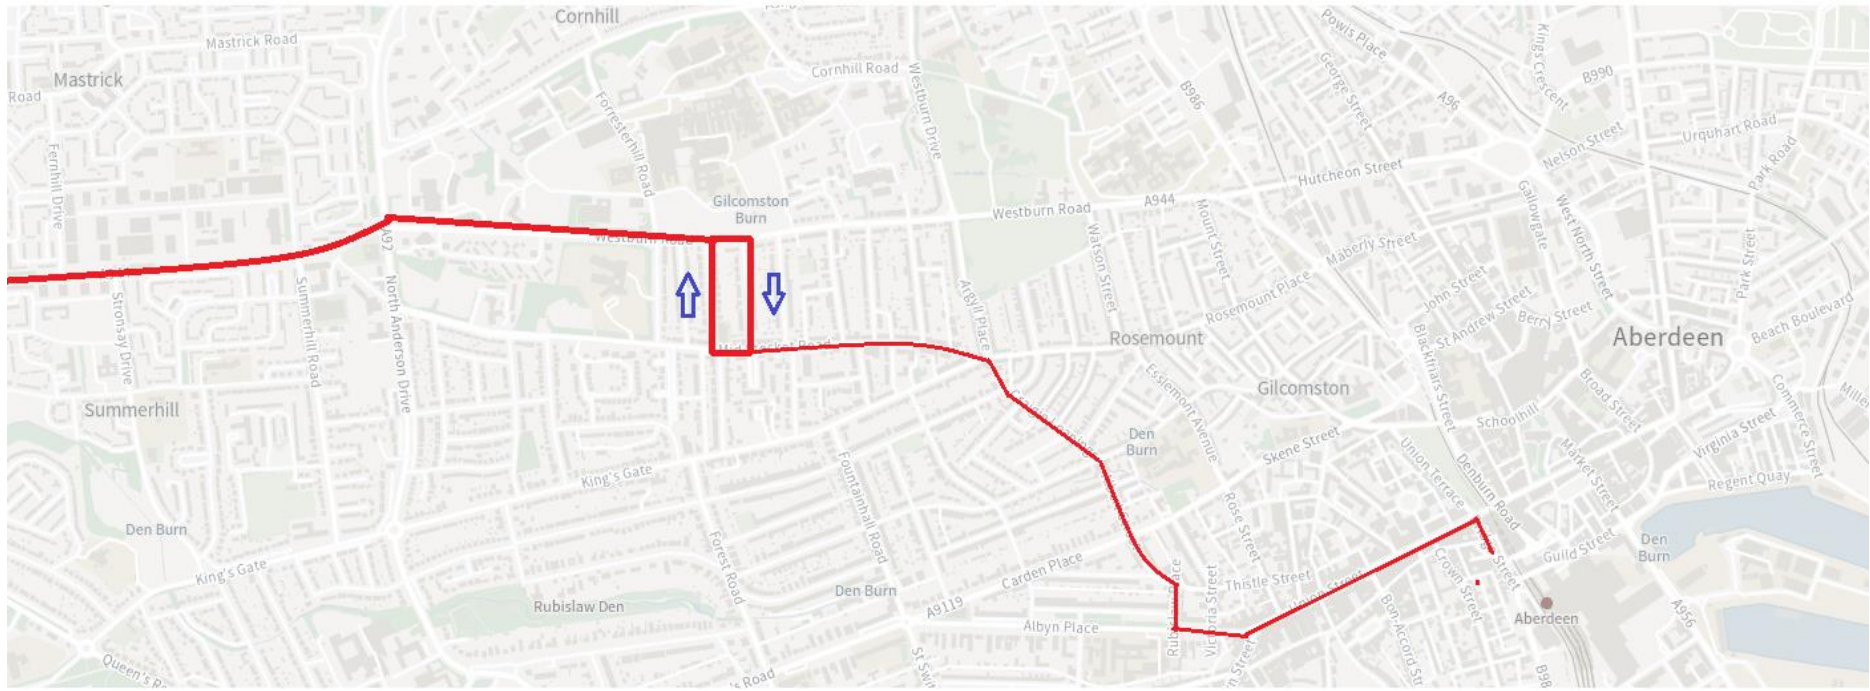

Route Map

West

East

City Centre