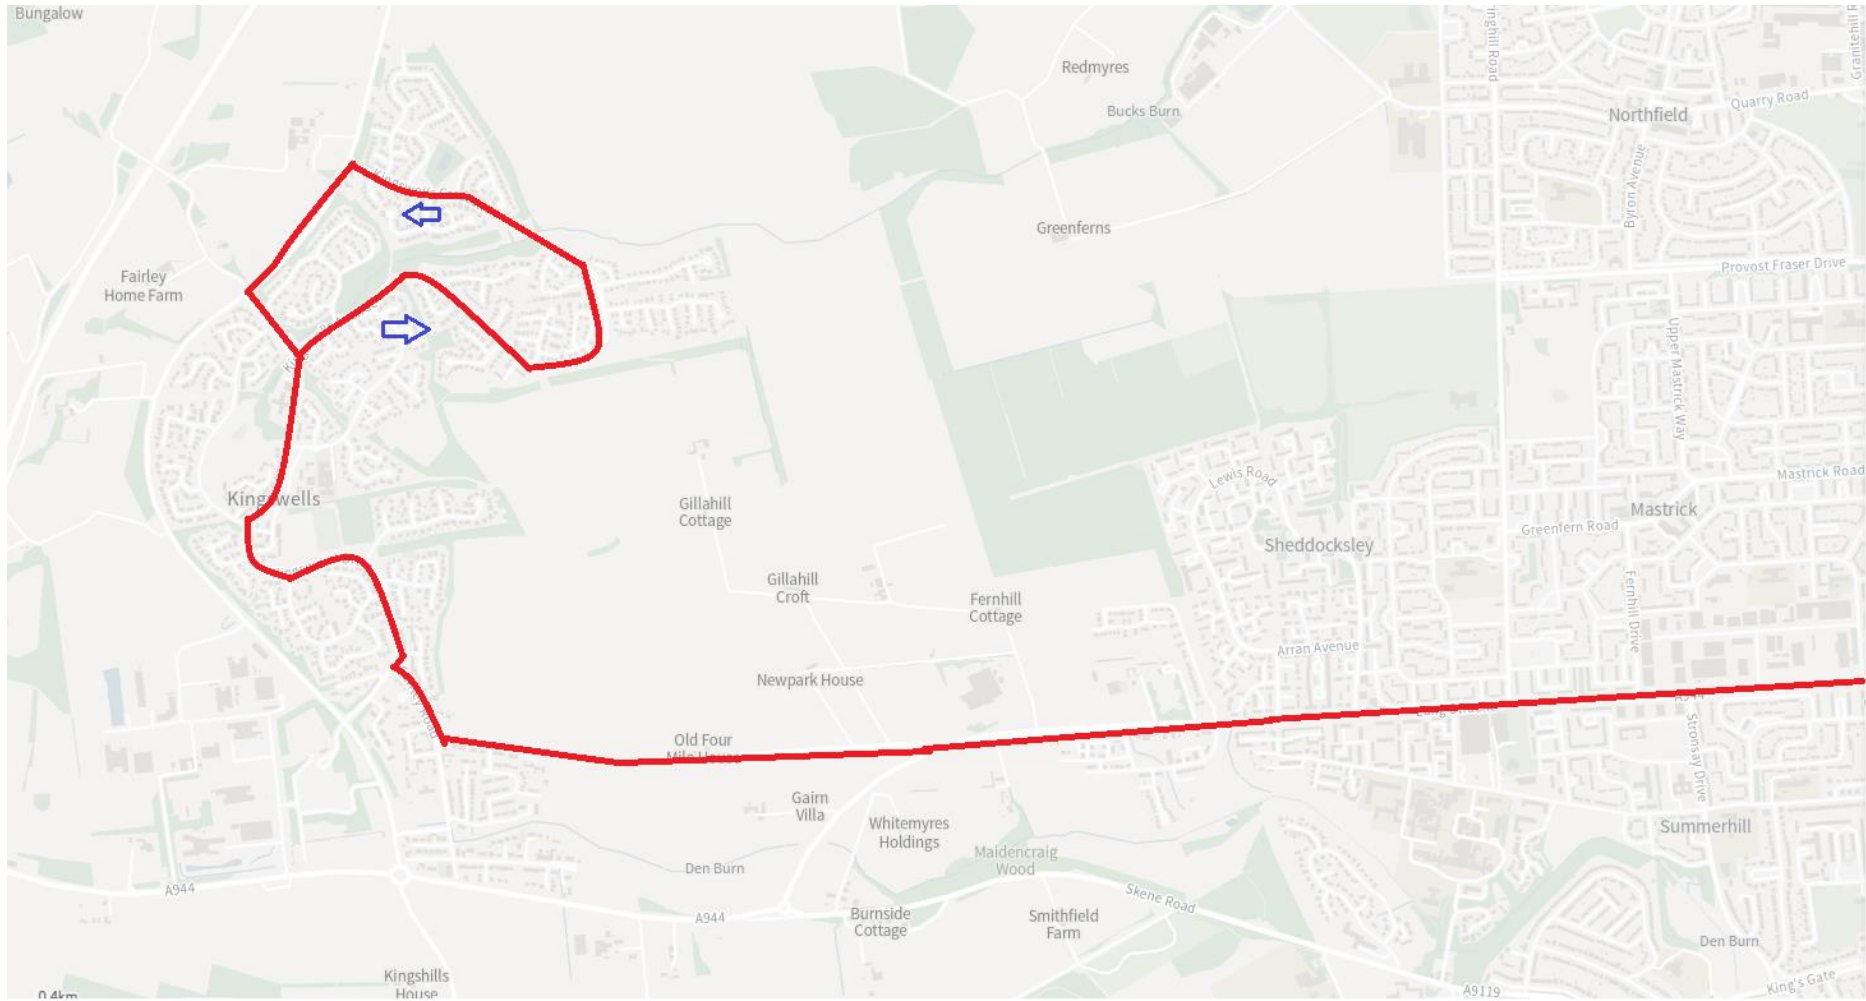

Route Map

West

East

City Centre