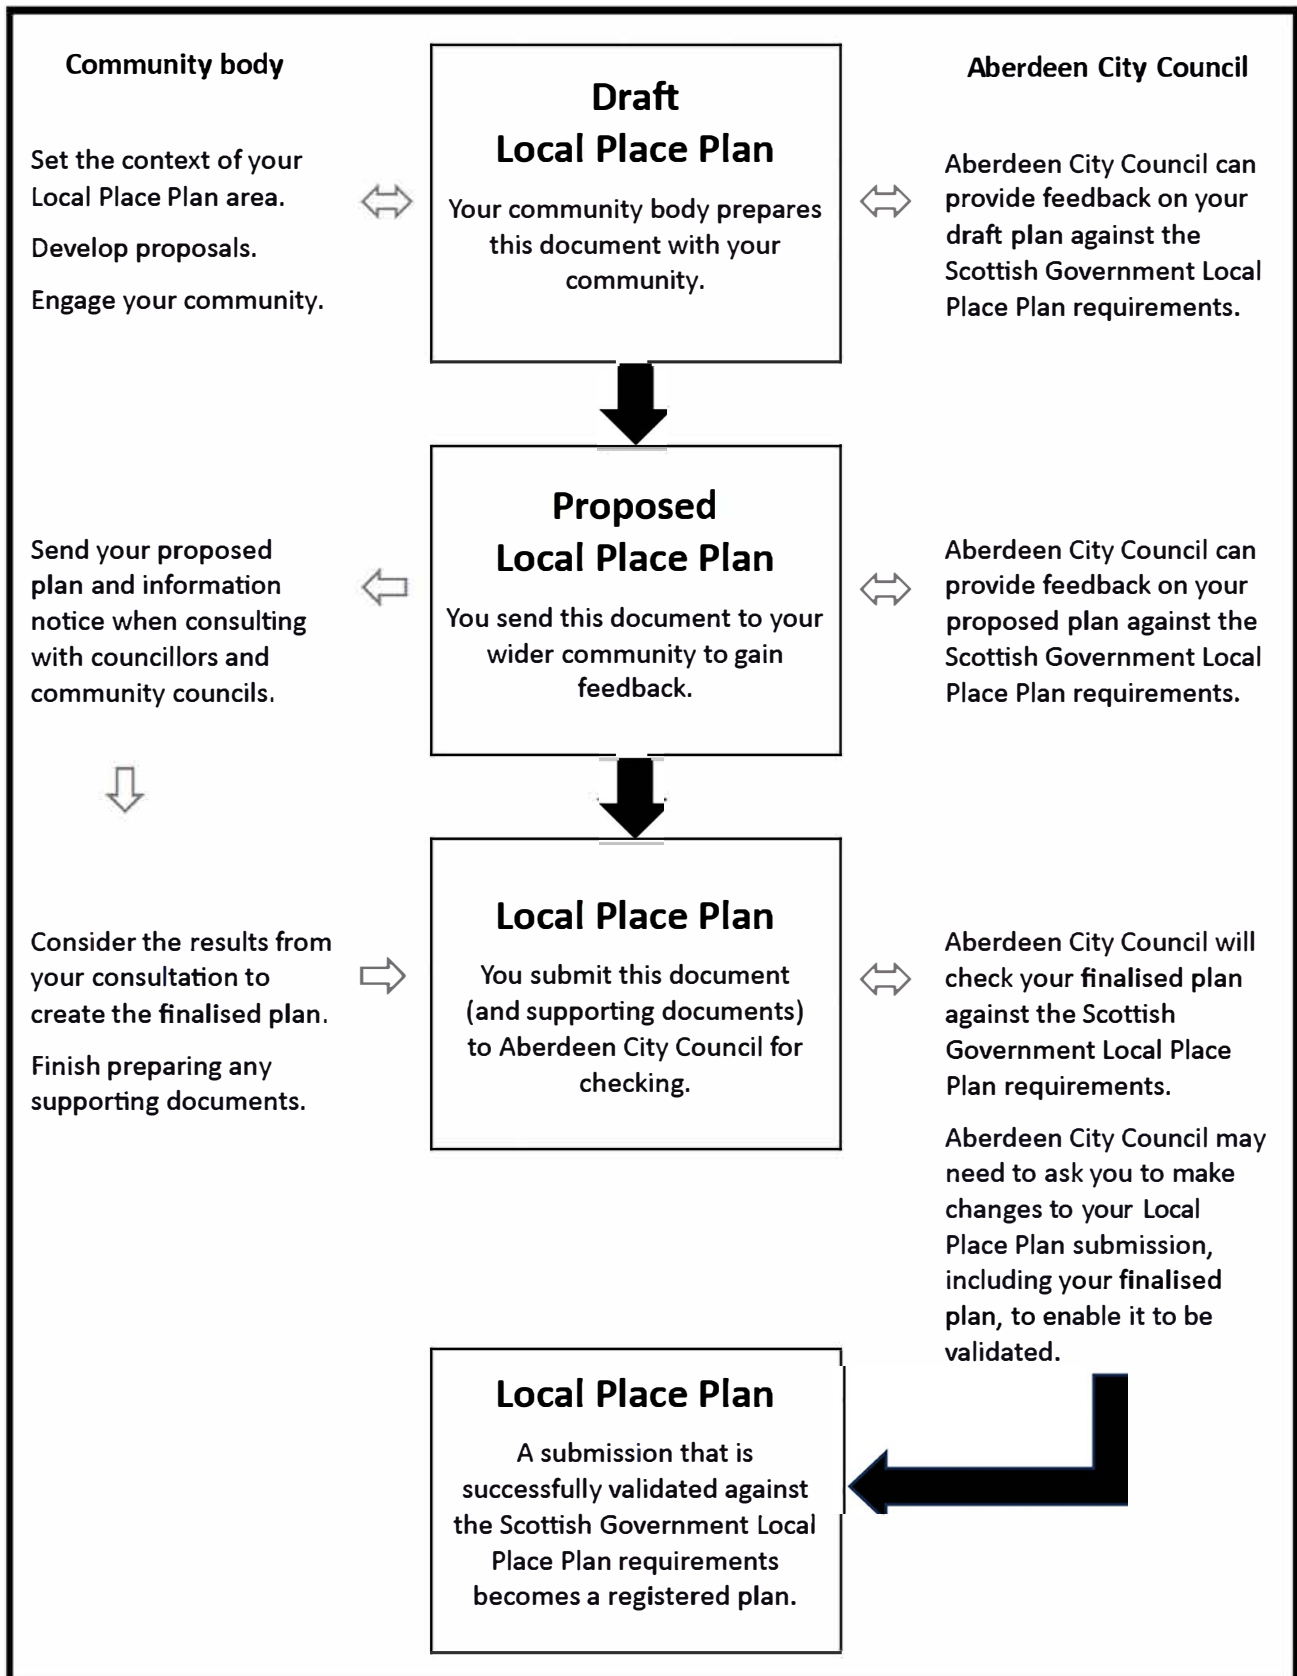

Local Place Plan Preparation Flow Chart

Note: In the Local Place Plan Preparation Flow Chart, the use of the terms 'you' or 'your' are referring to the community body (community council or community-controlled body) who is preparing the Local Place Plan.