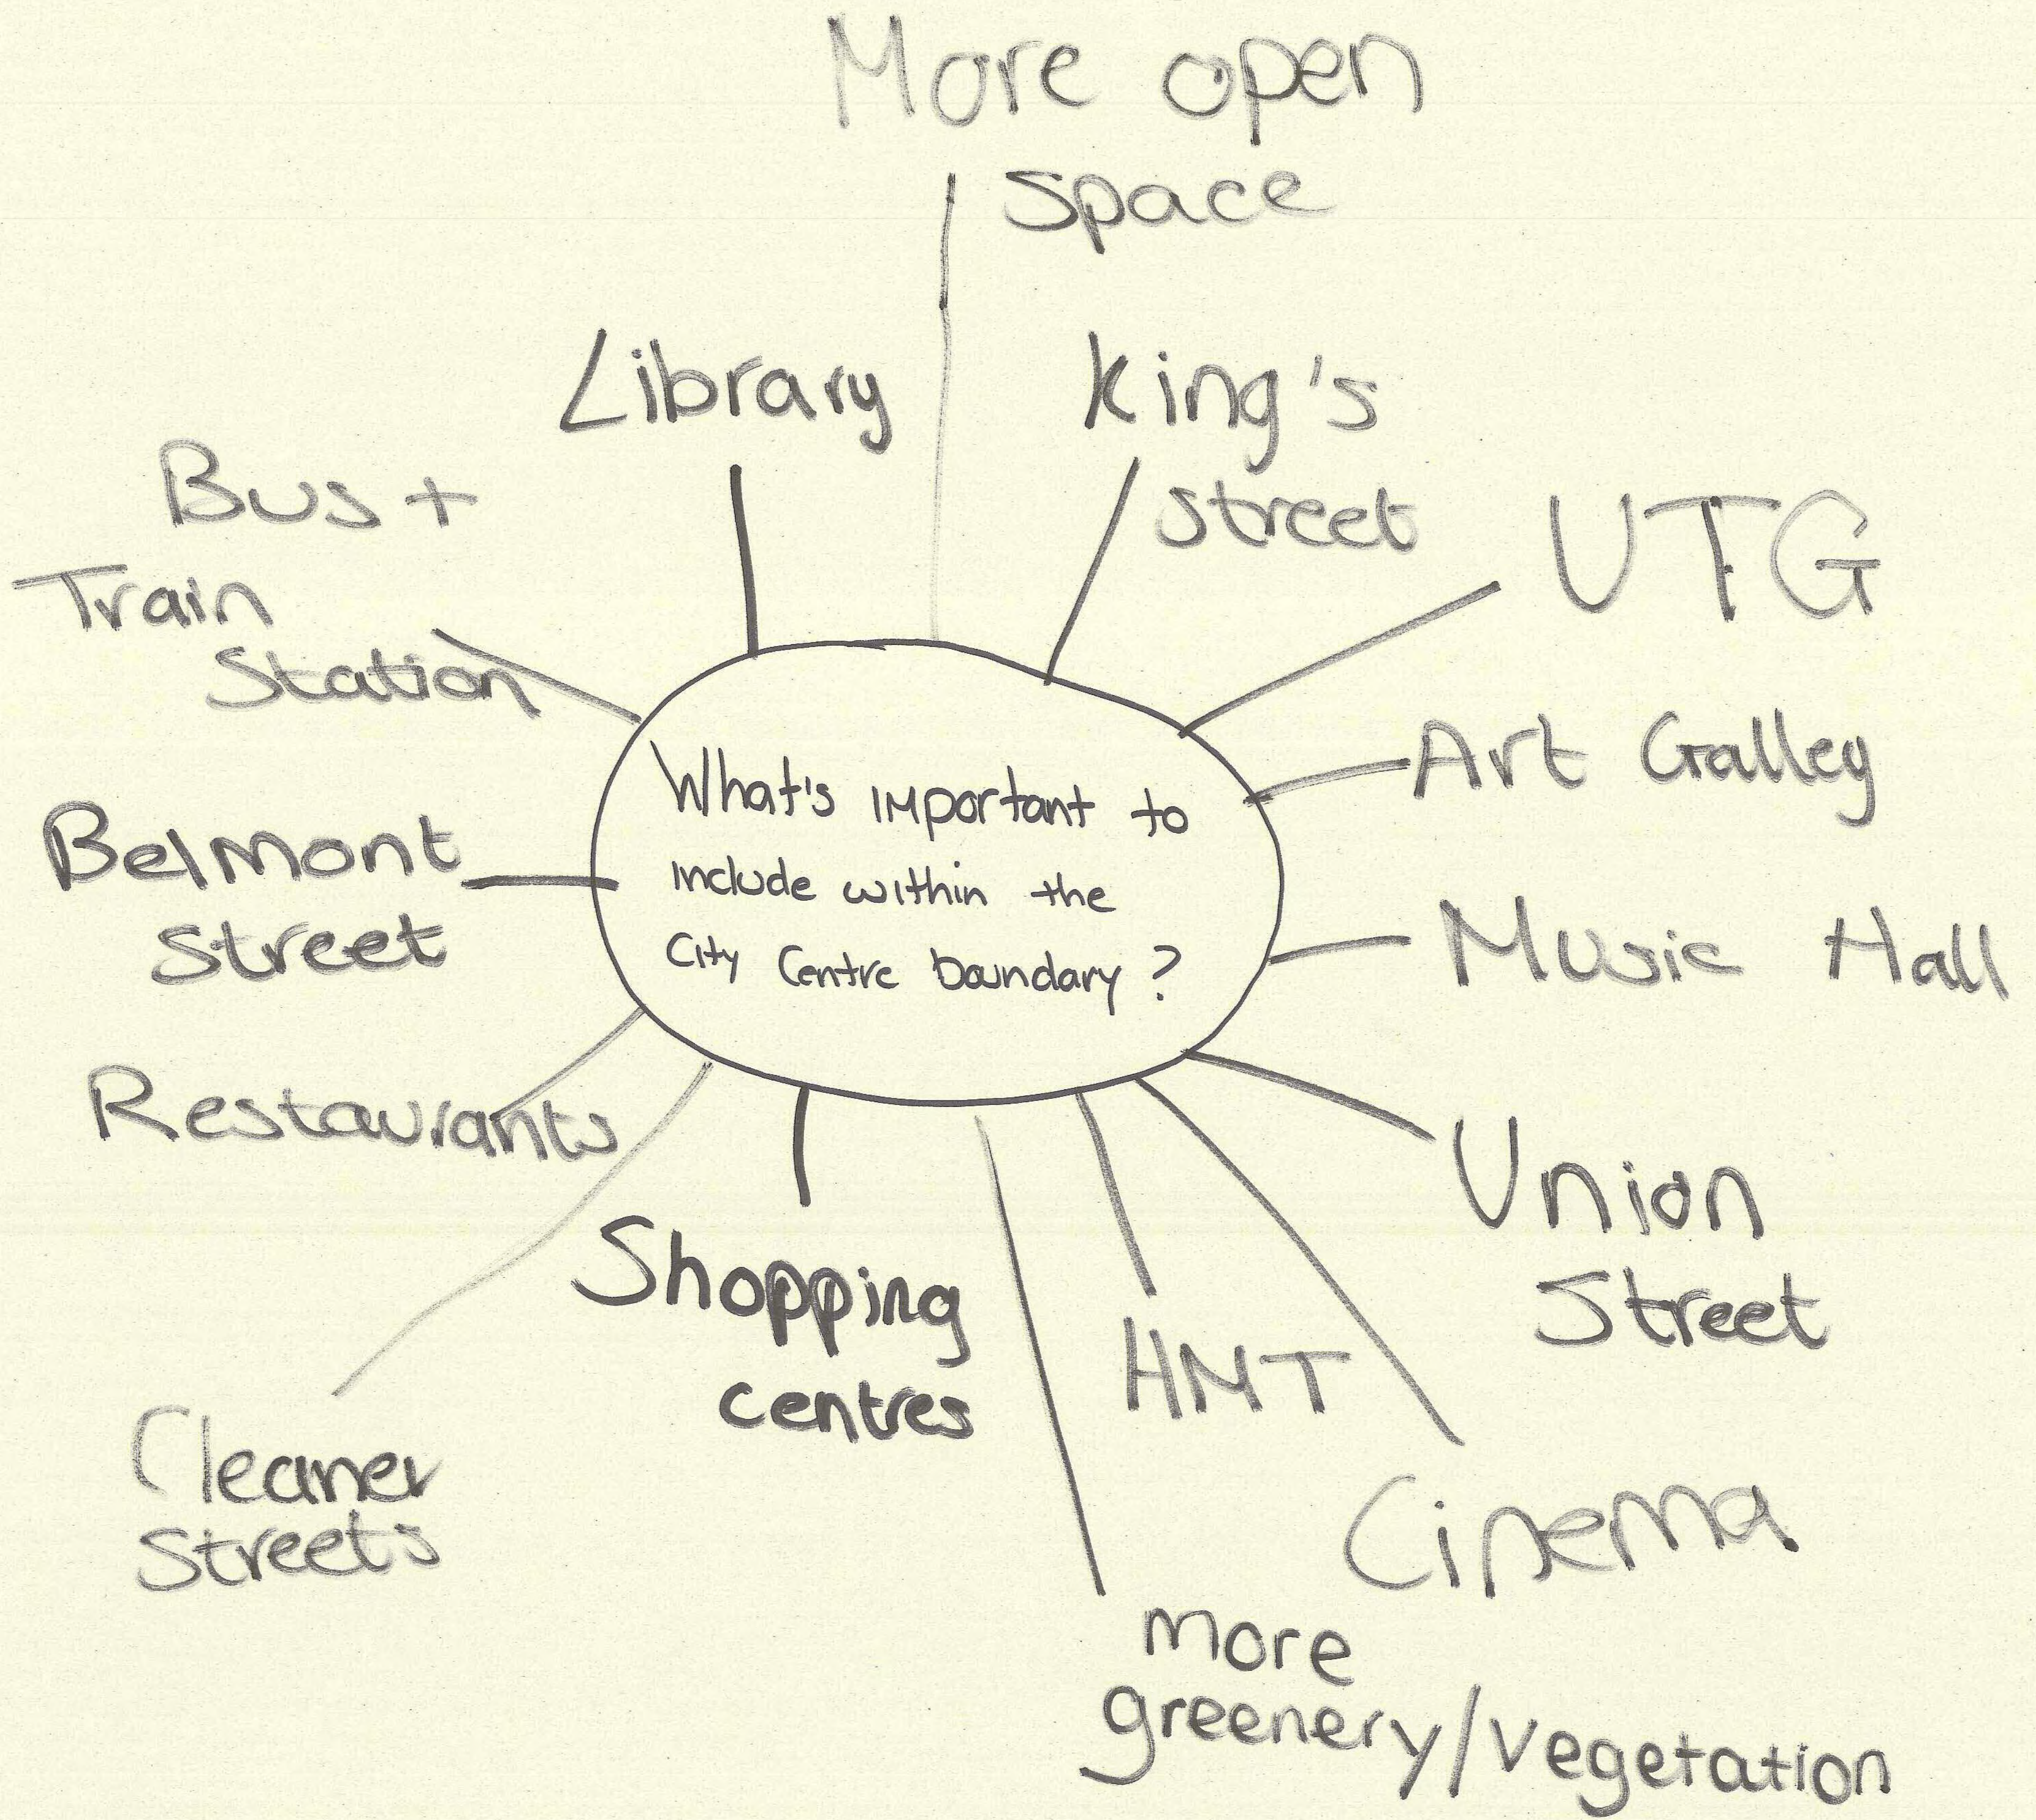

Class One

What's important to include within the City Centre boundary?

TAKE OUT
FERRYHILL
ZONE
W OF HARBOUR

ENTERTAINMENT

St Margaret's
HARLAW
ALBYN hosp.

Class One → see associated map. blue line the boundary.