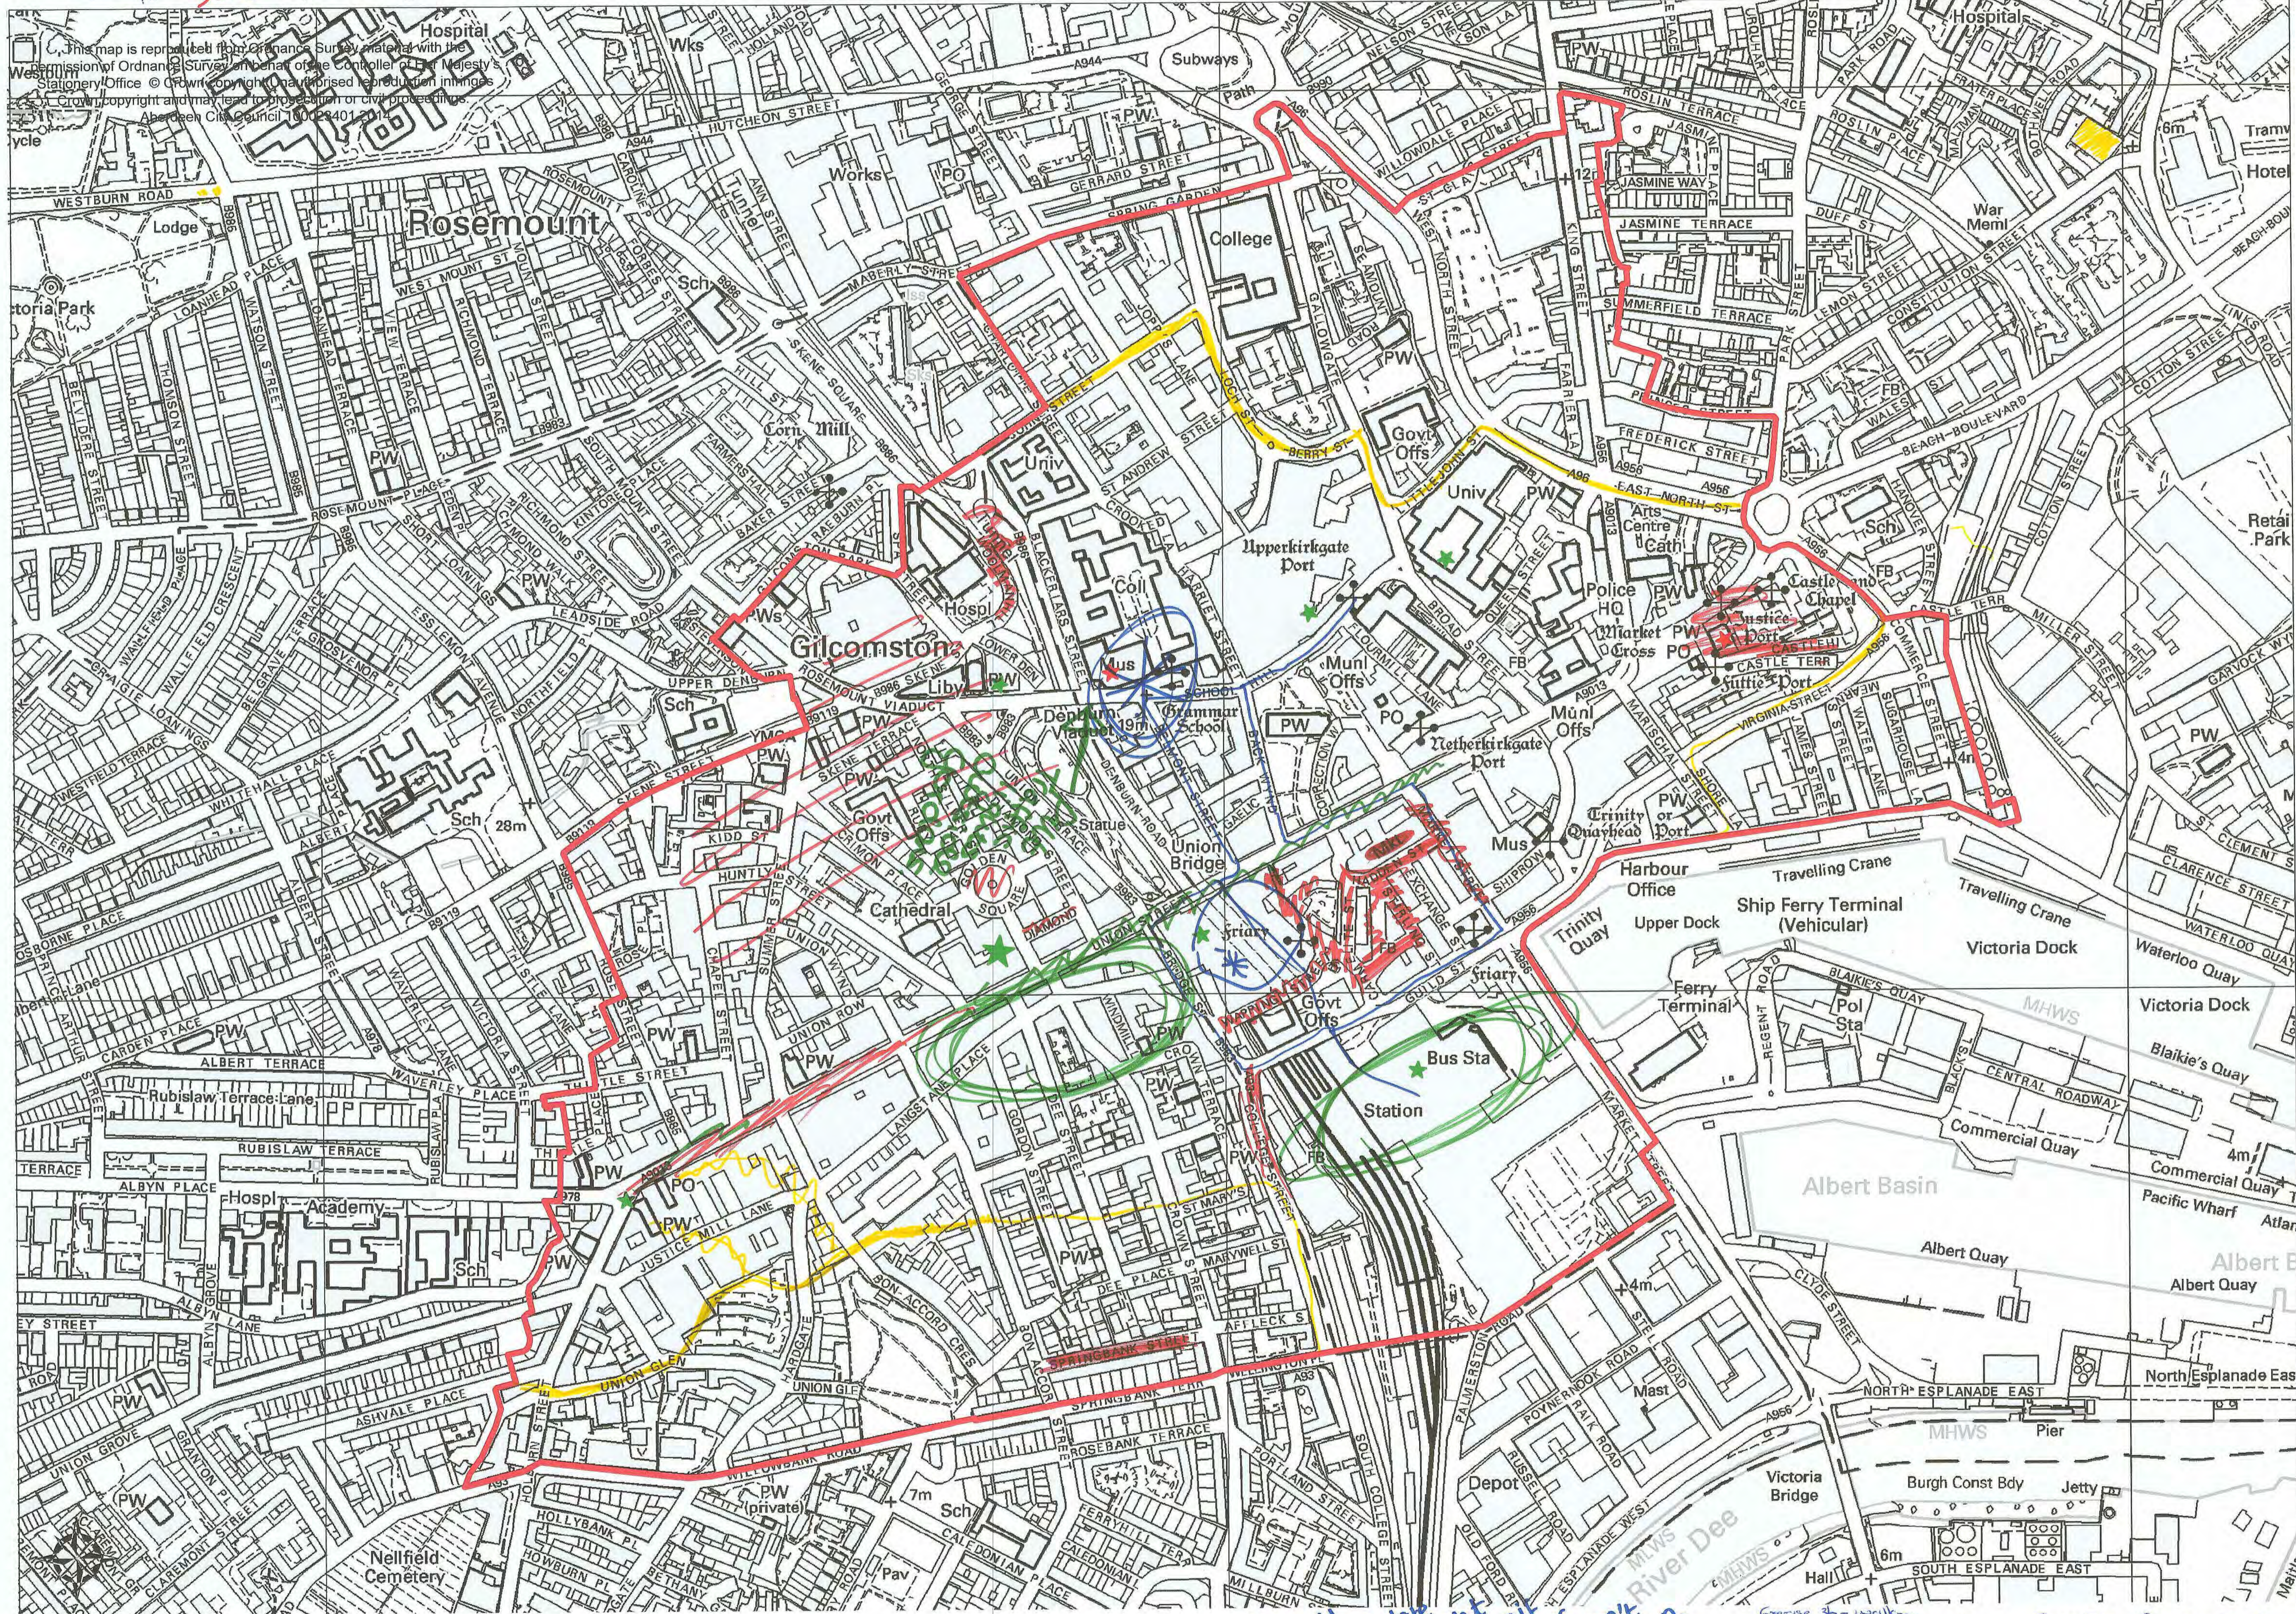

Group Two
Group One

This map is reproduced from Ordnance Survey material with the permission of Ordnance Survey on behalf of the Controller of Her Majesty's Stationery Office © Crown copyright. Ordnance Survey reproduction in any form without the permission of Ordnance Survey is prohibited. Aberdeen City Council 10002401 2012

* should be open late at night
evening shops aren't open.

Exercise 3b - walking
Exercise 3a - 9pm Saturday night

Group One
Group Two
Yellow border - proposed CC border